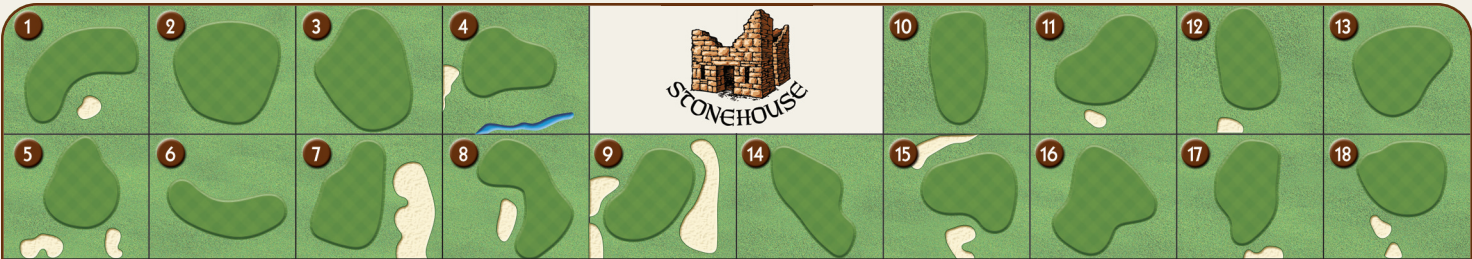

Our tee boxes offer a variety of difficulty levels well suited for a family fun golf outing or a stern test for the most serious of competitive golfers.

Should you need any assistance throughout the day, our professional staff is happy to assist you.

WWW.STONEHOUSEGOLFCLUB.COM

A handwritten signature in brown ink, appearing to read "Mike Strantz".

MIKE STRANTZ
Course Designer

HOLE	1	2	3	4	5	6	7	8	9	OUT	INT	10	11	12	13	14	15	16	17	18	IN	TOT	HCP	NET
Black	73.6/143	413	407	206	582	398	426	544	194	381	3551	460	416	395	534	410	203	355	189	500	3462	7013		
Blue	71.5/140	382	373	194	540	381	406	526	180	365	3347	364	383	378	516	385	187	343	177	477	3210	6557		
White	M: 69.5/133 L: 76.1/140	350	350	160	490	373	385	522	168	290	3088	357	360	358	496	375	168	275	168	455	3012	6100		
Gold	M: 67.8/129 L: 73.8/135	320	320	146	460	360	357	480	156	272	2871	342	317	328	440	365	151	271	161	436	2811	5682		
Red	M: 64.1/122 L: 69.5/125	272	302	96	344	304	340	395	116	265	2434	256	275	285	435	265	124	260	153	410	2463	4897		
Rose	M: 61.3/115 L: 64.7/112	264	270	83	315	279	256	315	96	211	2089	252	204	244	356	230	105	232	88	335	2046	4135		
Par	4	4	3	5	4	4	5	3	4	36	4	4	4	5	4	3	4	3	5	36	72			
Men's Handicap	13	3	11	15	5	1	9	17	7		4	14	2	16	8	10	6	12	18					
Ladies' Handicap	11	3	15	7	13	1	5	17	9		14	8	4	2	12	18	6	10	16					